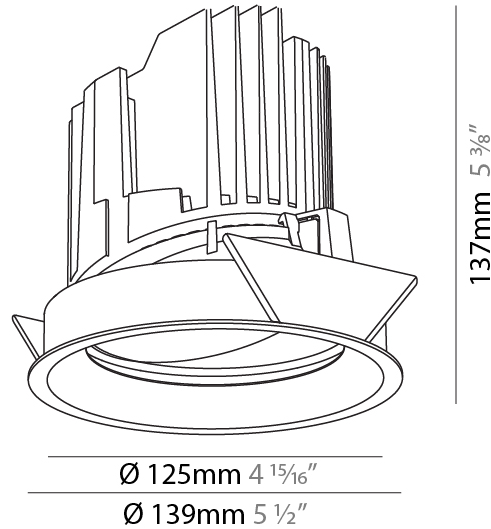

GENERAL

Series: Bioniq
 Subseries: Bioniq Round Adjustable
 Brand: Prolicht
 Division: Architectural
 Mounting Type: Recessed
 Mounting Location: Ceiling
 Subcategory: Downlight

PHYSICAL

Shape: Round
 Diameter (mm): 139
 Diameter (in): 5 1/2
 Height (mm): 137
 Height (in): 5 3/8
 Ceiling Thickness (mm): 10 / 12.5 / 15
 Ceiling Thickness (in): 3/8 or 1/2 or 9/16
 Min. Recessing Depth (mm): 150
 Min. Recessing Depth (in): 5 7/8
 Light Distribution: Adjustable / Downlight
 Weight (kg): 0.849
 Weight (lbs): 1.87
 Fixture Finish: SSR / BKV / CWI / CRY / HAB / UFT / ITA / RUA / FTG / MYG / LOD / PUS / FRO / FUP / KIA / POP / BLS / SPG / MEY / GOH / GUM / CHC / COM / ABZ / JAG / OBR / MOS / ROR
 Fixture Material: Aluminum Die Cast
 Cut-out Measurements: 130mm / 5 1/8"

OPTICAL

Reflector°: 10
 Adjustability: Rotational 355°; Tilt 30°

RATINGS AND CERTIFICATIONS

Certified By: Certified for North American Standards
 IP rating: IP54

	130mm 5 1/8"	150mm 5 7/8"	10 15mm 3/8" 9/16"	30°	355°