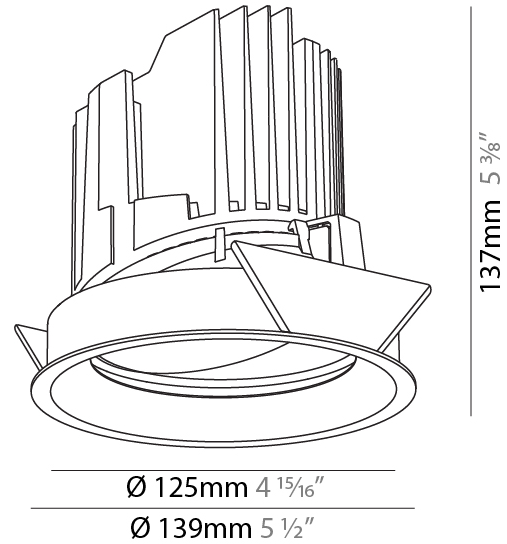

ELECTRICAL

Lamp Type: LED (Zhaga Standard)
Input Wattage (W): 28
Total Output Wattage (W): 26.4
Dimming: Tri-Mode (Non-Dimming and Phase Dimming (120Vac only) and 0-10V Dimming)
Driver Included: No
Driver Location: Recessed Housing
Driver Type: Constant Current - Universal
Driver Class: Class 2
Housing: See components
Input Voltage (V): 120 - 277
Constant Current (MA): 700

LED

Number of LEDs: 1
Color Temperature (°K): 2700 / 3000 / 3500 / 4000
Max. Delivered Lumen (lm): 2191 / 2280 / 2415 / 2164
Nominal Lumen (lm): 2909 / 3028 / 3208 / 3273
CRI: >90 CRI
Efficiency (%): 63.10%
Lamp Life (hrs): 50000

OPTICAL

Reflector°: 18 / 38
Optic°: Lens Pack - No Lens / Linear Spread Lens / Honeycomb / Spread Lens
Adjustability: Rotational 355°; Tilt 30°

RATINGS AND CERTIFICATIONS

Certified By: Certified for North American Standards
IP rating: IP20
Zaneen Group Inc. © 2024, T 1800-388-3382, F 416-247-9319, www.zaneen.com

Available for International specifications by adding 'INT' at the end of the existing Model #. For assistance on 'custom' specifications, contact zteam@zaneen.com. In a constant effort to supply the best product, we reserve the right to change specifications or materials without notice. The most recent specification sheets are found at zaneen.com

PROJECT	_____
TYPE	_____
SPECIFIER	_____
QUANTITY	_____
DATE	_____