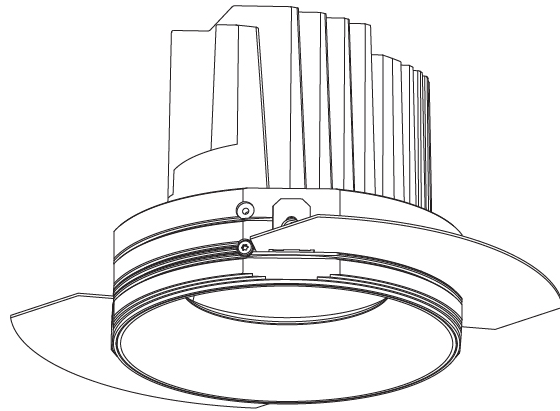

ELECTRICAL

Lamp Type: LED (Zhaga Standard)
Input Wattage (W): 13.2 / 16.5
Total Output Wattage (W): 12.1 / 14.7
Dimming: Tri-Mode (Non-Dimming and Phase Dimming (120Vac only) and 0-10V Dimming)
Driver Included: No
Driver Location: Recessed Housing
Driver Type: Constant Current - Universal
Driver Class: Class 2
Housing: See components
Input Voltage (V): 120 - 277
Constant Current (MA): 350

LED

Number of LEDs: 1
Color Temperature (°K): 2700 / 3000 / 3500 / 4000
Max. Delivered Lumen (lm): 870 / 970 / 1038 / 1060
Nominal Lumen (lm): 960 / 1070 / 1156 / 1180
CRI: >90 CRI
Efficiency (%): 90.5
Lamp Life (hrs): 50000
Upon Request: RGB-W Tunable White Special Color Temperature Special LED

OPTICAL

Reflector°: 10
Adjustability: Rotational 355°; Tilt 10°
Upon Request: Special Beam Angles

RATINGS AND CERTIFICATIONS

Zaneen Group Inc. © 2024, T 1800-388-3382, F 416-247-9319, www.zaneen.com
Certified By: Certified for North American Standards
Available for International specifications by adding "INT" at the end of the existing Model #. For assistance on 'custom' specifications, contact zteam@zaneen.com.
IP Rating: IP20
If a conflict effort to supply the best product, we reserve the right to change specifications or materials without notice. The most recent specification sheets are found at zaneen.com

136mm 5 3/8"

Ø 136mm 5 3/8"

140mm 5 1/2"	150mm 5 7/8"	10 | 12 1/2 | 15 | 25mm 3/8" | 1/2" | 9/16" | 1"	10°	355°		

A