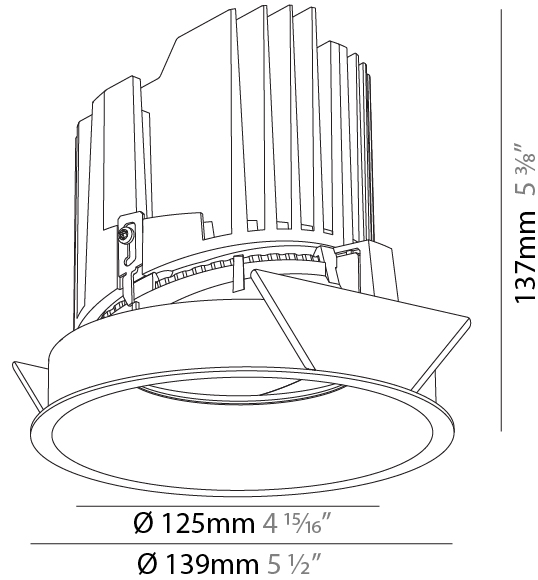

PHYSICAL

Shape: Round
Diameter (mm): 139
Diameter (in): 5 1/2
Height (mm): 137
Height (in): 5 3/8
Ceiling Thickness (mm): 10 / 12.5 / 15
Ceiling Thickness (in): 3/8 or 1/2 or 9/16
Min. Recessing Depth (mm): 150
Min. Recessing Depth (in): 5 7/8
Light Distribution: Adjustable / Downlight
Weight (kg): 0.851
Weight (lbs): 1.88
Fixture Finish: SSR / BKV / CWI / CRY / HAB / UFT / ITA / RUA / FTG / MYG / LOD / PUS / FRO / FUP / KIA / POP / BLS / SPG / MEY / GOH / GUM / CHC / COM / ABZ / JAG / OBR / MOS / ROR
Fixture Material: Aluminum Die Cast
Cut-out Measurements: 130mm / 5 1/8"

ELECTRICAL

Lamp Type: LED (Zhaga Standard)
Input Wattage (W): 13.2 / 16.5
Total Output Wattage (W): 12 / 14
Dimming: Tri-Mode (Non-Dimming and Phase Dimming (120Vac only) and 0-10V Dimming)
Driver Included: No
Driver Location: Recessed Housing
Driver Type: Constant Current - Universal
Driver Class: Class 2
Housing: See components
Input Voltage (V): 120 - 277
Constant Current (MA): 350

LED

Number of LEDs: 1
Color Temperature (°K): 2700 / 3000 / 3500 / 4000
Max. Delivered Lumen (lm): 810 / 900 / 970 / 990
Nominal Lumen (lm): 960 / 1070 / 1156 / 1180
CRI: >90 CRI
Efficiency (%): 0.905
Lamp Life (hrs): 50000

OPTICAL

Reflector°: 10
Adjustability: Rotational 355°; Tilt 10°

RATINGS AND CERTIFICATIONS

Certified By: Certified for North American Standards
IP rating: IP54